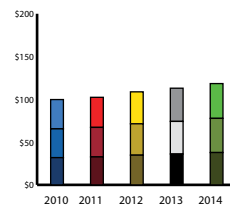

Key

Average Monthly Bill for Family of Four Using:

2010

- 50 Gallons/Person/Day
- 100 Gallons/Person/Day
- 150 Gallons/Person/Day

2011

- 50 Gallons/Person/Day
- 100 Gallons/Person/Day
- 150 Gallons/Person/Day

2012

- 50 Gallons/Person/Day
- 100 Gallons/Person/Day
- 150 Gallons/Person/Day

2013

- 50 Gallons/Person/Day
- 100 Gallons/Person/Day
- 150 Gallons/Person/Day

2014

- 50 Gallons/Person/Day
- 100 Gallons/Person/Day
- 150 Gallons/Person/Day

Boston

circle of blue

©2014 Circle of Blue
All Rights Reserved

circleofblue.org